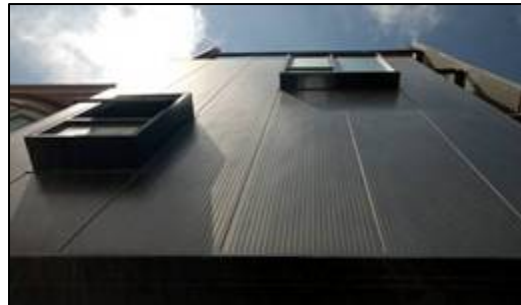

Lundberg Design, Artist Studio and Residence © Ryan Hughes